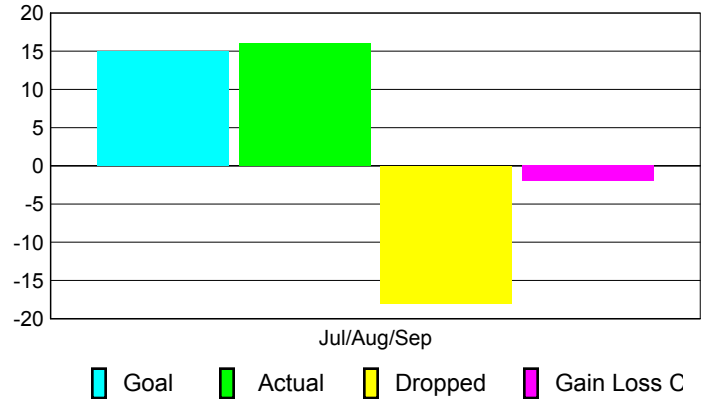

### YTD Status Quo Clubs 2010-2011

Status Quo Clubs Compared to Status Quo Members

## MEMBERSHIP

Membership Results  
2010-2011

Membership  
2009-2010

Month	Net Memb Goal	Actual New Memb	Actual Dropped Memb	Gain/Loss of Memb	Gain/Loss of Memb
Jul/Aug/Sep	15	16	-18	-2	-43
<b>Totals</b>	<b>15</b>	<b>16</b>	<b>-18</b>	<b>-2</b>	<b>-43</b>

### Membership Results 2010-2011

Goal, New, Dropped, Gain/Loss

### Comparison of Membership Gain/Loss

Current Year Compared to the Previous Year